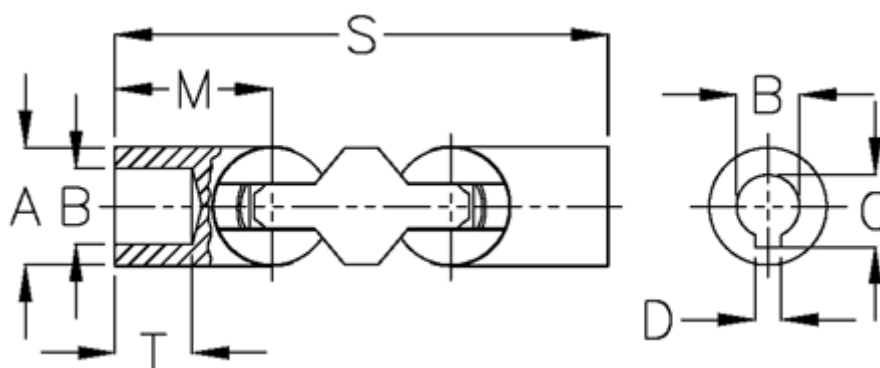

Article number: 07820303

Description: Ball joint, double 0.820.303
0.820.303

Measures

A	= 20
B H7	= 10
C	= 11.4
D	= 3
M	= 25.0
s	= 74
T	= 13